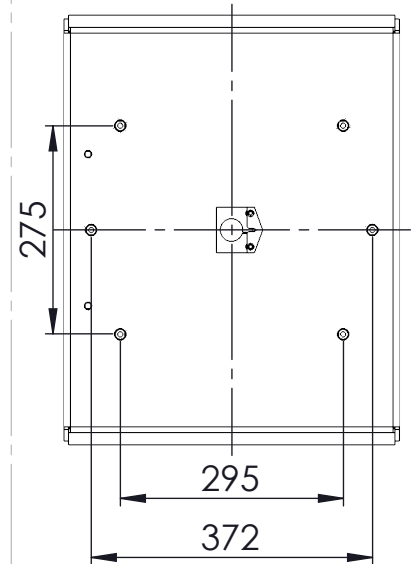

All sitting heights measured without load - a variation may occur depending on the load due to contraction of gas-struts, springs, upholstery and third part equipment. All information herein contained is subject to change without notice unless under contractual configuration control. Please consult NorSap if dimensions are critical or a certified drawing is required.

www.norsap.no

Chair interface:

Weight: 4835.92

Mjävannsvegen 45/47
NO 4626 Kristiansand (Norway)

Description:

BASIC DECK RAIL TOP

Art.-No.:

6650-2500