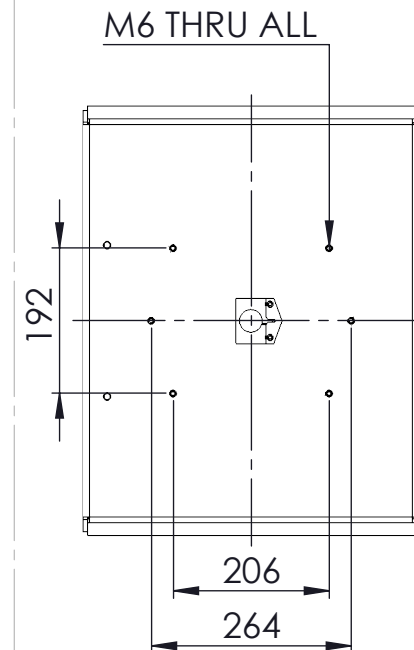

All sitting heights measured without load - a variation may occur depending on the load due to contraction of gas-struts, springs, upholstery and third part equipment.
 All information herein contained is subject to change without notice unless under contractual configuration control.
 Please consult NorSap if dimensions are critical or a certified drawing is required.

www.norsap.no

Chair interface:

Weight: 13.46

Mjåvannsvegen 45/47
 NO 4626 Kristiansand (Norway)

Description:

BASIC DECK RAIL TOP MOUNTED

Art.-No.:
 6652-1500

Date:
 09.01.2020