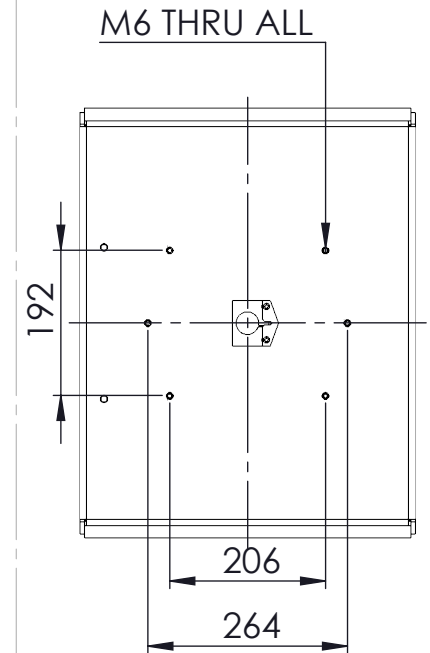

All sitting heights measured without load - a variation may occur depending on the load due to contraction of gas-struts, springs, upholstery and third part equipment. All information herein contained is subject to change without notice unless under contractual configuration control. Please consult NorSap if dimensions are critical or a certified drawing is required.

www.norsap.no

Chair interface:

Weight: 15.75

Mjävannsvegen 45/47
NO 4626 Kristiansand (Norway)

Description:

BASIC DECK RAIL TOP MOUNTED

Art.-No.:
6652-2000

Date:
14.01.2020