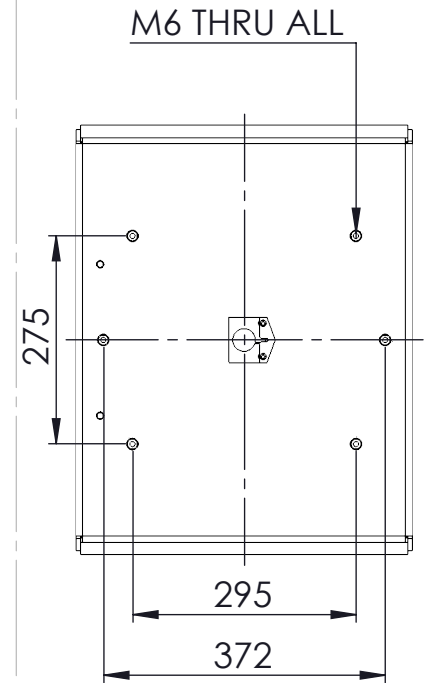

All sitting heights measured without load - a variation may occur depending on the load due to contraction of gas-struts, springs, upholstery and third part equipment. All information herein contained is subject to change without notice unless under contractual configuration control. Please consult NorSap if dimensions are critical or a certified drawing is required.

www.norsap.no

Chair interface:

Weight: 9811.43

Mjåvannsvegen 45/47  
NO 4626 Kristiansand (Norway)

Description:

**BASIC DECK RAIL TOP MOUNTED**

Art.-No.:

6652-3000