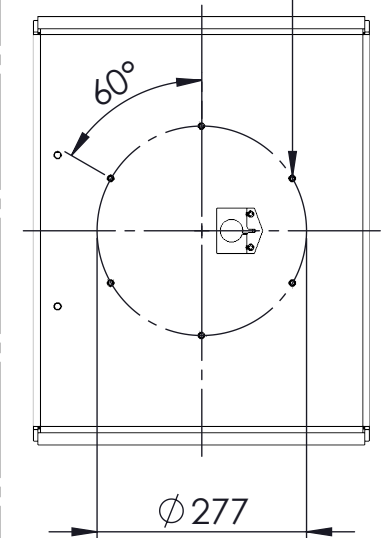

All sitting heights measured without load - a variation may occur depending on the load due to contraction of gas-struts, springs, upholstery and third part equipment. All information herein contained is subject to change without notice unless under contractual configuration control. Please consult NorSap if dimensions are critical or a certified drawing is required.

www.norsap.no

Chair interface:

M6 THRU ALL

Weight: 0.00

Mjävannsvegen 45/47  
NO 4626 Kristiansand (Norway)

Description:

**BASIC DECK RAIL TOP MOUNTED**

Art.-No.:  
6676-2500