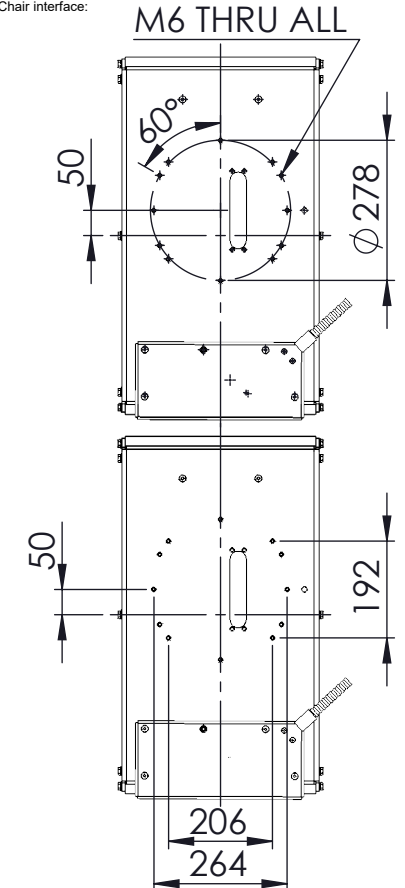

All sitting heights measured without load - a variation may occur depending on the load due to contraction of gas-struts, springs, upholstery and third part equipment.
 All information herein contained is subject to change without notice unless under contractual configuration control.
 Please consult NorSap if dimensions are critical or a certified drawing is required.

www.norsap.no

Chair interface:

Weight: 0.0

Mjåvannsvegen 45/47
 NO 4626 Kristiansand (Norway)

Description:
BASIC DECK RAIL FLUSH MOUNTED, NARROW

Art.-No.:	Date:	Revision:
6251-1500	26.06.2020	