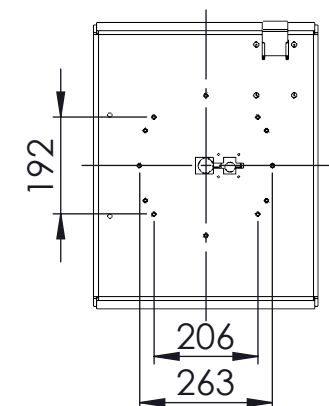

All sitting heights measured without load - a variation may occur depending on the load due to contraction of gas-struts, springs, upholstery and third part equipment. All information herein contained is subject to change without notice unless under contractual configuration control. Please consult NorSap if dimensions are critical or a certified drawing is required.

www.norsap.no

Chair interface:

6M THRU ALL

Weight: 0.0

Mjåvannsvegen 45/47
NO 4626 Kristiansand (Norway)

Description:

BASIC DECK RAIL TOP MOUNTED, FOOT RELEASE

Art.-No.:
6678-3000