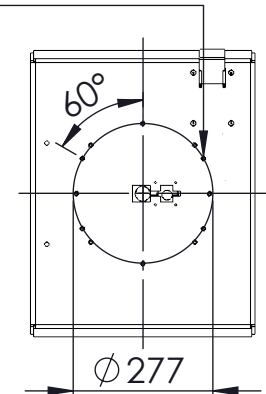

All sitting heights measured without load - a variation may occur depending on the load due to contraction of gas-struts, springs, upholstery and third part equipment. All information herein contained is subject to change without notice unless under contractual configuration control. Please consult NorSap if dimensions are critical or a certified drawing is required.

www.norsap.no

Chair interface:

6M THRU ALL

Weight: 0.0

Mjåvannsvegen 45/47
NO 4626 Kristiansand (Norway)

Description:

BASIC DECK RAIL TOP MOUNTED, FOOT RELEASE

Art.-No.:
6678-3000