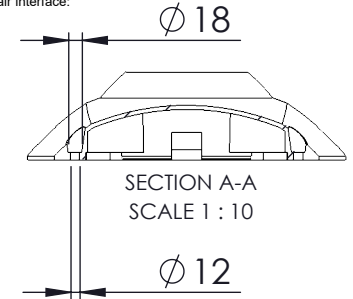

All sitting heights measured without load - a variation may occur depending on the load due to contraction of gas-struts, springs, upholstery and third part equipment. All information herein contained is subject to change without notice unless under contractual configuration control. Please consult NorSap if dimensions are critical or a certified drawing is required.

www.norsap.no

Chair interface:

Weight: 97.01

Mjåvannsvegen 45/47
NO 4626 Kristiansand (Norway)

Description:
1600 Standard S Upholst back yacht footrest

Art.-No.: 8570	Date: 12.12.2019	Revision: A 1
-------------------	---------------------	------------------