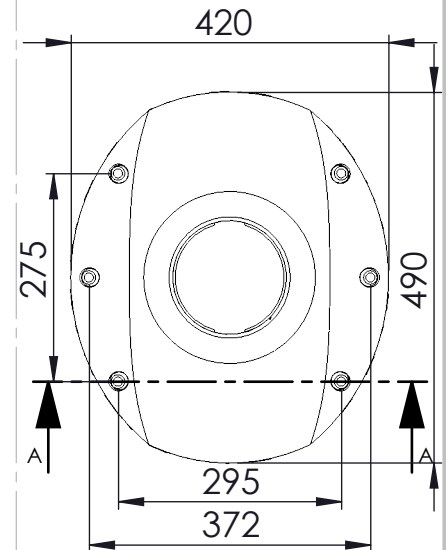

All sitting heights measured without load - a variation may occur depending on the load due to contraction of gas-struts, springs, upholstery and third part equipment. All information herein contained is subject to change without notice unless under contractual configuration control. Please consult NorSap if dimensions are critical or a certified drawing is required.

www.norsap.no

Chair interface:

Weight: 97.01

Mjåvannsvegen 45/47
NO 4626 Kristiansand (Norway)

Description:
1600 Standard S Upholst back yacht footrest

Art.-No.: 8570	Date: 12.12.2019	Revision: A 1
-------------------	---------------------	------------------