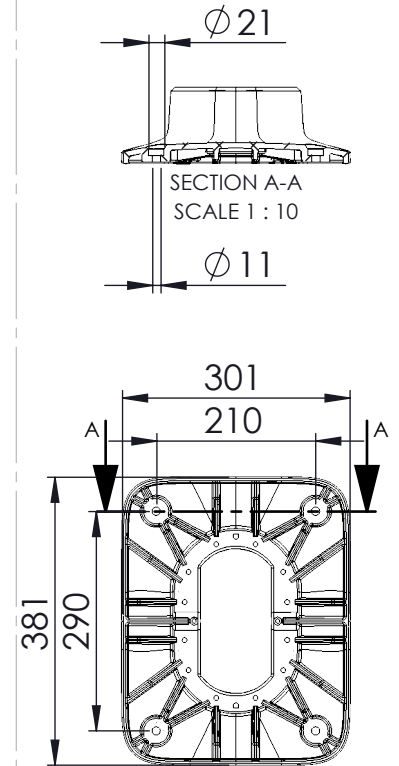

All sitting heights measured without load - a variation may occur depending on the load due to contraction of gas-struts, springs, upholstery and third part equipment. All information herein contained is subject to change without notice unless under contractual configuration control. Please consult NorSap if dimensions are critical or a certified drawing is required.

www.norsap.no

Chair interface:

Weight: 87.26

Mjävannsvegen 45/47
NO 4626 Kristiansand (Norway)

Description:
1600 StandardM Aluminium back

Art.-No.:
8700

Date:
11.12.2019

Revision:
PROTO 1