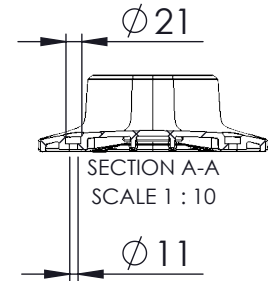

All sitting heights measured without load - a variation may occur depending on the load due to contraction of gas-struts, springs, upholstery and third part equipment. All information herein contained is subject to change without notice unless under contractual configuration control. Please consult NorSap if dimensions are critical or a certified drawing is required.

www.norsap.no

Chair interface:

Weight: 86.09

Mjåvannsvegen 45/47
NO 4626 Kristiansand (Norway)

Description:

**1600 StandardM Aluminium
back**

Art.-No.:
8710

Date:
11.12.2019