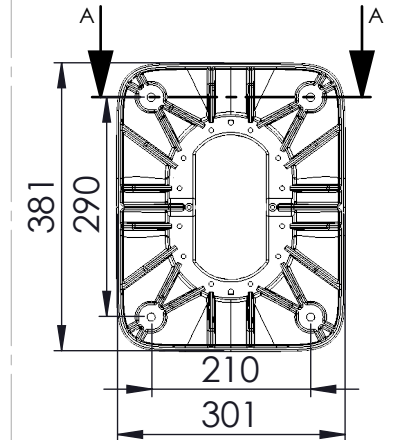

All sitting heights measured without load - a variation may occur depending on the load due to contraction of gas-struts, springs, upholstery and third part equipment. All information herein contained is subject to change without notice unless under contractual configuration control. Please consult NorSap if dimensions are critical or a certified drawing is required.

www.norsap.no

Chair interface:

Weight: 86.09

Mjåvannsvegen 45/47
NO 4626 Kristiansand (Norway)

Description:

**1600 StandardM Aluminium
back**

Art.-No.:
8710

Date:
11.12.2019