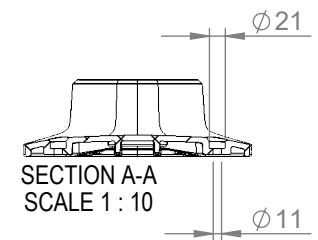

All sitting heights measured without load - a variation may occur depending on the load due to contraction of gas-struts, springs, upholstery and third part equipment. All information herein contained is subject to change without notice unless under contractual configuration control. Please consult NorSap if dimensions are critical or a certified drawing is required.

www.norsap.no

Chair interface:

Weight: 100.32

Mjävannsvegen 45/47
NO 4626 Kristiansand (Norway)

Description:
1800 ActiveM Aluminium back

Art.-No.:
8800

Date:
10.12.2019

Revision:
A 1