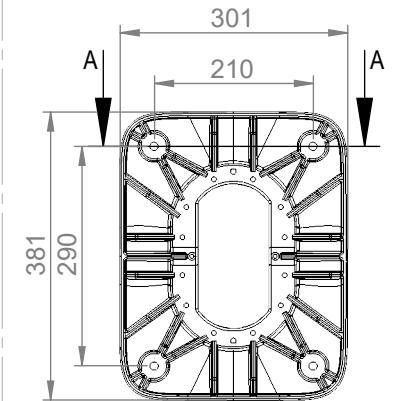

All sitting heights measured without load - a variation may occur depending on the load due to contraction of gas-struts, springs, upholstery and third part equipment. All information herein contained is subject to change without notice unless under contractual configuration control. Please consult NorSap if dimensions are critical or a certified drawing is required.

www.norsap.no

Chair interface:

Weight: 100.32

Mjävannsvegen 45/47
NO 4626 Kristiansand (Norway)

Description:
1800 ActiveM Aluminium back

Art.-No.:
8800

Date:
10.12.2019

Revision:
A 1