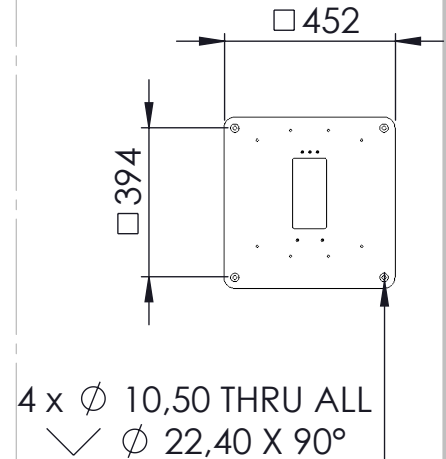

All sitting heights measured without load - a variation may occur depending on the load due to contraction of gas-struts, springs, upholstery and third part equipment. All information herein contained is subject to change without notice unless under contractual configuration control. Please consult Norsap if dimensions are critical or a certified drawing is required.

www.norsap.no

Chair interface:

Weight: 00.00

Mjåvannsvegen 45/47  
NO 4626 Kristiansand (Norway)

Description:  
4000Impulse M XL coloumn  
W/Footrest

Art.-No.:  
8940

Date:  
14.10.2020

Revision: