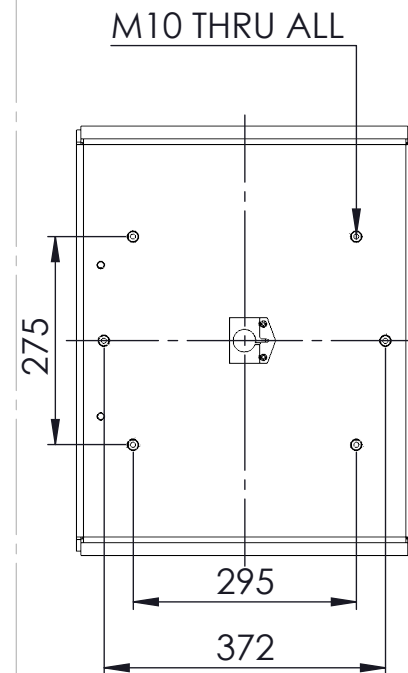

All sitting heights measured without load - a variation may occur depending on the load due to contraction of gas-struts, springs, upholstery and third part equipment. All information herein contained is subject to change without notice unless under contractual configuration control. Please consult NorSap if dimensions are critical or a certified drawing is required.

www.norsap.no

Chair interface:

Weight: 7594.92

Mjåvannsvegen 45/47
NO 4626 Kristiansand (Norway)

Description:

BASIC DECK RAIL TOP MOUNTED

Art.-No.:
6650-1000

Date:
08.01.2020