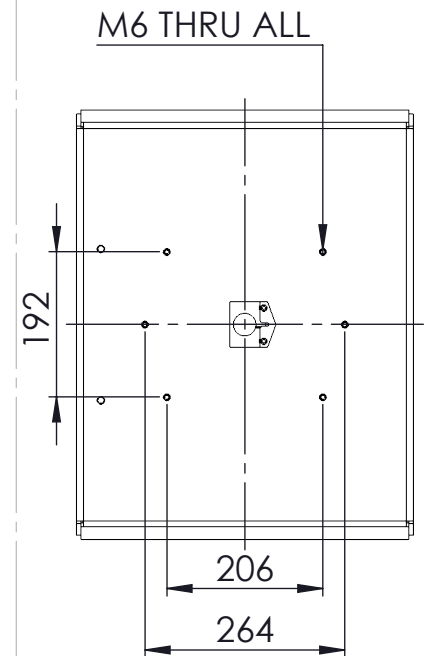

All sitting heights measured without load - a variation may occur depending on the load due to contraction of gas-struts, springs, upholstery and third part equipment. All information herein contained is subject to change without notice unless under contractual configuration control. Please consult NorSap if dimensions are critical or a certified drawing is required.

www.norsap.no

Chair interface:

Weight: 10.95

Mjävannsvegen 45/47
NO 4626 Kristiansand (Norway)

Description:

BASIC DECK RAIL TOP MOUNTED

Art.-No.:
6652-1000

Date:
09.01.2020