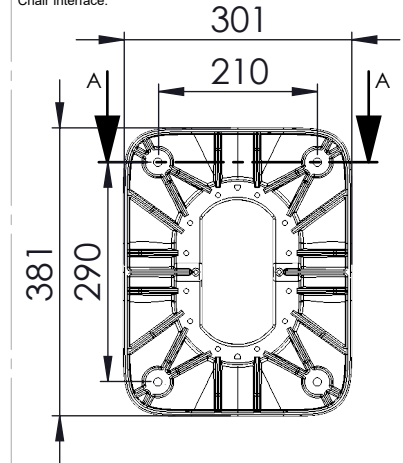

All sitting heights measured without load - a variation may occur depending on the load due to contraction of gas-struts, springs, upholstery and third part equipment. All information herein contained is subject to change without notice unless under contractual configuration control. Please consult NorSap if dimensions are critical or a certified drawing is required.

www.norsap.no

Chair interface:

Weight: 99.13

Mjåvannsvegen 45/47
NO 4626 Kristiansand (Norway)

Description:

1800 ActiveM Aluminium back

Art.-No.:
8810

Date:
03.01.2020