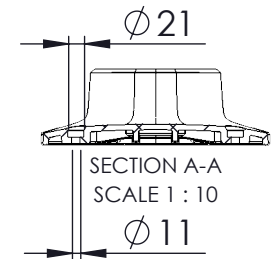

All sitting heights measured without load - a variation may occur depending on the load due to contraction of gas-struts, springs, upholstery and third part equipment. All information herein contained is subject to change without notice unless under contractual configuration control. Please consult NorSap if dimensions are critical or a certified drawing is required.

www.norsap.no

Chair interface:

Weight: 99.13

Mjåvannsvegen 45/47
NO 4626 Kristiansand (Norway)

Description:

1800 ActiveM Aluminium back

Art.-No.:
8810

Date:
03.01.2020