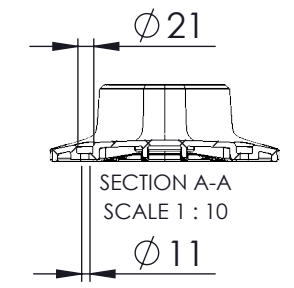

All sitting heights measured without load - a variation may occur depending on the load due to contraction of gas-struts, springs, upholstery and third part equipment. All information herein contained is subject to change without notice unless under contractual configuration control. Please consult NorSap if dimensions are critical or a certified drawing is required.

www.norsap.no

Weight: 98.39		
		Mjävannsvegen 45/47 NO 4626 Kristiansand (Norway)
Description: <b>1800 ActiveM Aluminium back</b>		
Art.-No.: <b>8820</b>	Date: <b>03.01.2020</b>	Revision: <b>A 1</b>