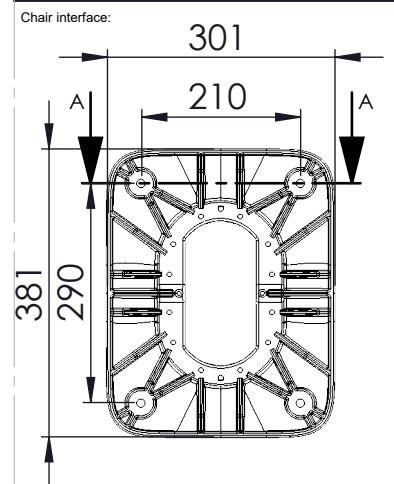

All sitting heights measured without load - a variation may occur depending on the load due to contraction of gas-struts, springs, upholstery and third part equipment. All information herein contained is subject to change without notice unless under contractual configuration control. Please consult NorSap if dimensions are critical or a certified drawing is required.

www.norsap.no

Weight: 98.39		
		Mjävannsvegen 45/47 NO 4626 Kristiansand (Norway)
Description: <b>1800 ActiveM Aluminium back</b>		
Art.-No.: <b>8820</b>	Date: <b>03.01.2020</b>	Revision: <b>A 1</b>