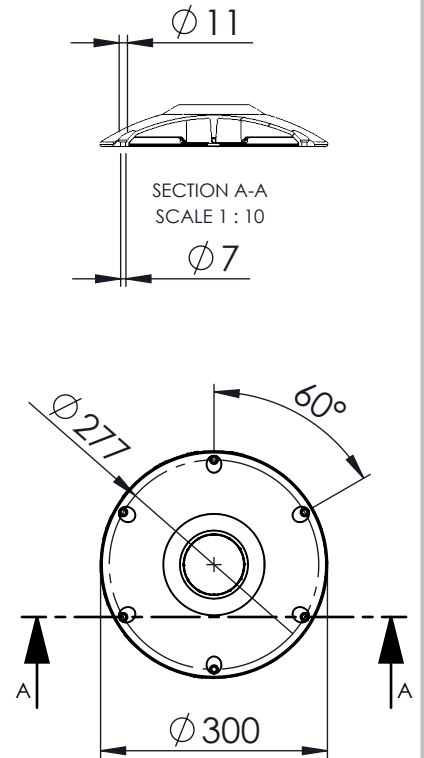

All sitting heights measured without load - a variation may occur depending on the load due to contraction of gas-struts, springs, upholstery and third part equipment. All information herein contained is subject to change without notice unless under contractual configuration control. Please consult Norsap if dimensions are critical or a certified drawing is required.

www.norsap.no

Chair interface:

Weight: 30.00

Mjävannsvegen 45/47  
NO 4626 Kristiansand (Norway)

Description:  
**NS800 MANUAL**

Art.-No.:  
6100

Date:  
22.09.2020

Revision:  
A 7