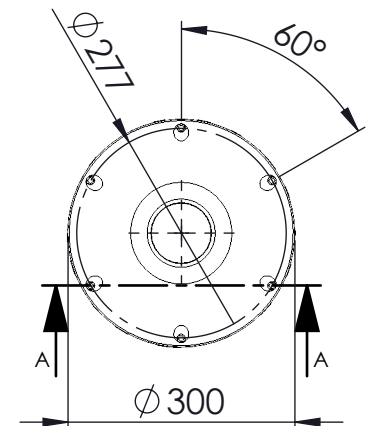

All sitting heights measured without load - a variation may occur depending on the load due to contraction of gas-struts, springs, upholstery and third part equipment. All information herein contained is subject to change without notice unless under contractual configuration control. Please consult Norsap if dimensions are critical or a certified drawing is required.

www.norsap.no

Chair interface:

Weight: 23.00

Mjävannsvegen 45/47  
NO 4626 Kristiansand (Norway)

Description:

**NS800 Standard Without  
footrest**

Art.-No.:  
6105

Date:  
22.09.2020