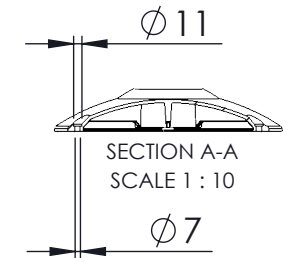

All sitting heights measured without load - a variation may occur depending on the load due to contraction of gas-struts, springs, upholstery and third part equipment. All information herein contained is subject to change without notice unless under contractual configuration control. Please consult Norsap if dimensions are critical or a certified drawing is required.

www.norsap.no

Chair interface:

Weight: 23.00

Mjävannsvegen 45/47  
NO 4626 Kristiansand (Norway)

Description:

**NS800 Standard Without  
footrest**

Art.-No.:  
6105

Date:  
22.09.2020