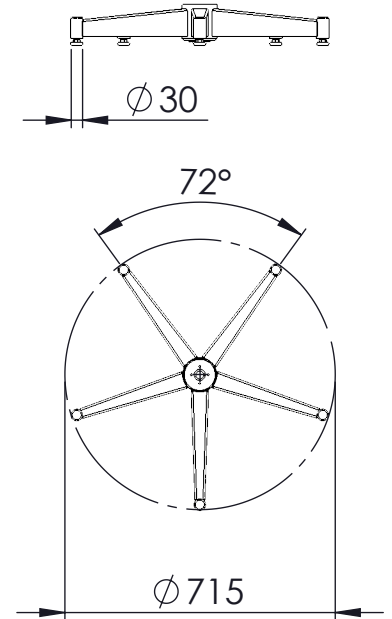

All sitting heights measured without load - a variation may occur depending on the load due to contraction of gas-struts, springs, upholstery and third part equipment. All information herein contained is subject to change without notice unless under contractual configuration control. Please consult Norsap if dimensions are critical or a certified drawing is required.

www.norsap.no

Chair interface:

Weight: 28.00

Mjåvannsvegen 45/47
NO 4626 Kristiansand (Norway)

Description:

NS800 OFFICE STANDARD

Art.-No.:
6140

Date:
22.09.2020