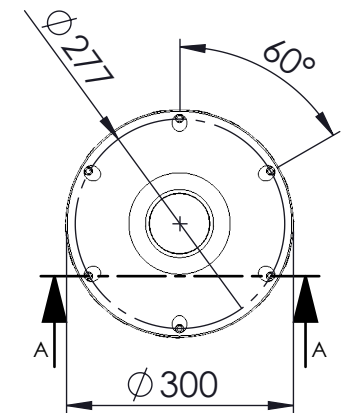

All sitting heights measured without load - a variation may occur depending on the load due to contraction of gas-struts, springs, upholstery and third part equipment. All information herein contained is subject to change without notice unless under contractual configuration control. Please consult Norsap if dimensions are critical or a certified drawing is required.

www.norsap.no

Chair interface:

Weight: 32.00

Mjävannsvegen 45/47
NO 4626 Kristiansand (Norway)

Description:

NS800 Operator seat

Art.-No.:
6171

Date:
22.09.2020