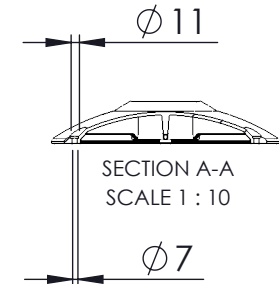

All sitting heights measured without load - a variation may occur depending on the load due to contraction of gas-struts, springs, upholstery and third part equipment. All information herein contained is subject to change without notice unless under contractual configuration control. Please consult Norsap if dimensions are critical or a certified drawing is required.

www.norsap.no

Chair interface:

Weight: 32.00

Mjävannsvegen 45/47
NO 4626 Kristiansand (Norway)

Description:

NS800 Operator seat

Art.-No.:
6171

Date:
22.09.2020