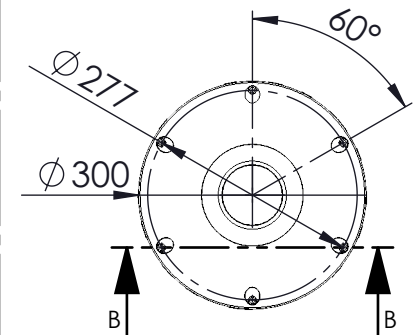

487	+/- 44 Sliding Backrest Fully reclined	438	+/- 44 Sliding Backrest Fully reclined
197	+/- 44 Sliding Backrest Fully upright	379	+/- 44 Sliding Backrest Fully upright

All sitting heights measured without load - a variation may occur depending on the load due to contraction of gas-struts, springs, upholstery and third part equipment. All information herein contained is subject to change without notice unless under contractual configuration control. Please consult Norsap if dimensions are critical or a certified drawing is required.

www.norsap.no

Chair interface:

Weight: 32.00

Mjåvannsvegen 45/47  
NO 4626 Kristiansand (Norway)

Description:  
**NS800 COMFORT 70-87**

Art.-No.:  
6200

Date:  
22.09.2020

Revision:  
A 7