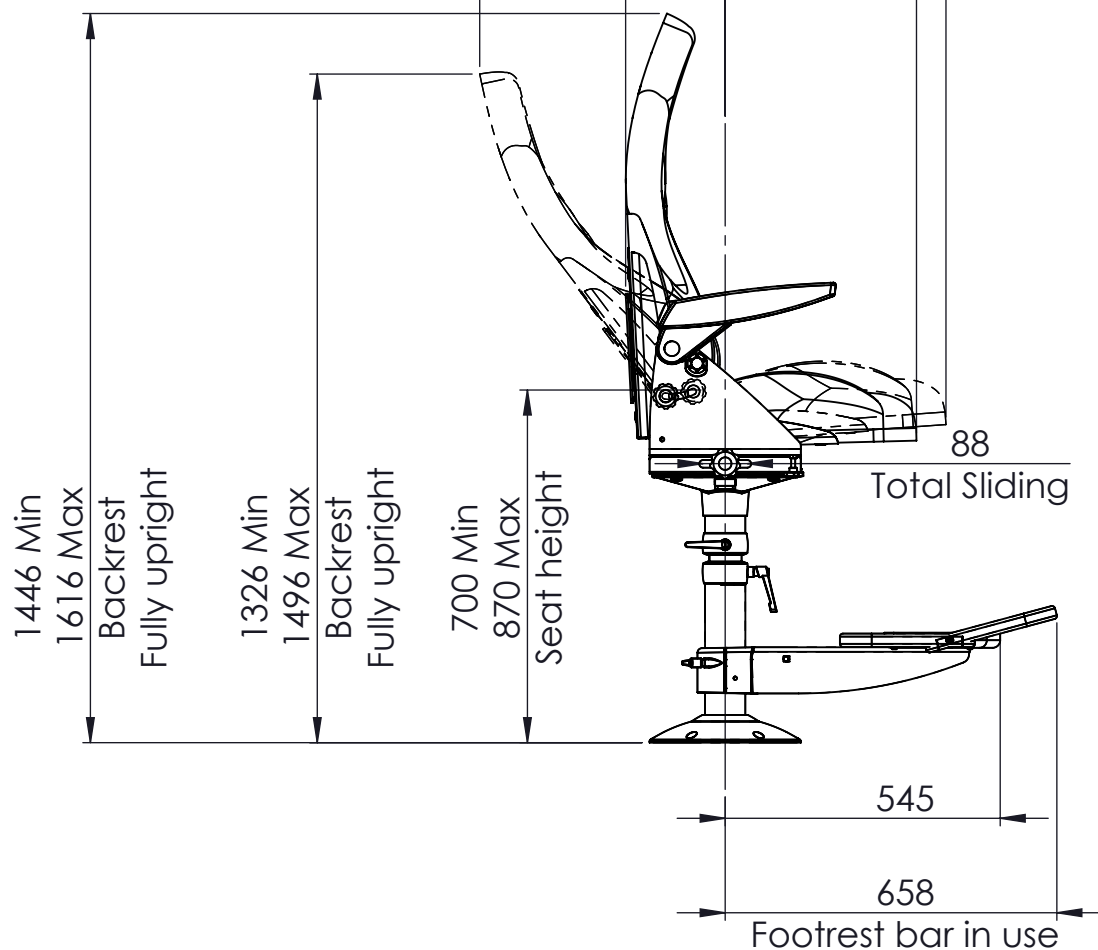

487	+/- 44 Sliding Backrest Fully reclined	438	+/- 44 Sliding Backrest Fully reclined
197	+/- 44 Sliding Backrest Fully upright	379	+/- 44 Sliding Backrest Fully upright

All sitting heights measured without load - a variation may occur depending on the load due to contraction of gas-struts, springs, upholstery and third part equipment. All information herein contained is subject to change without notice unless under contractual configuration control. Please consult Norsap if dimensions are critical or a certified drawing is required.

www.norsap.no

Chair interface:

Weight: 32.00

Mjåvannsvegen 45/47  
NO 4626 Kristiansand (Norway)

Description:  
**NS800 COMFORT 70-87**

Art.-No.:  
6200

Date:  
22.09.2020

Revision:  
A 7