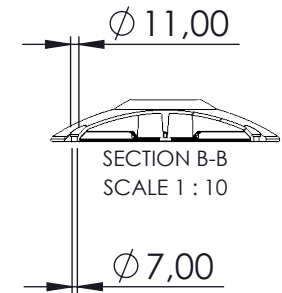

487	+/- 44 Sliding Backrest Fully reclined	438	+/- 44 Sliding Backrest Fully reclined
197	+/- 44 Sliding Backrest Fully upright	379	+/- 44 Sliding Backrest Fully upright

All sitting heights measured without load - a variation may occur depending on the load due to contraction of gas-struts, springs, upholstery and third part equipment. All information herein contained is subject to change without notice unless under contractual configuration control. Please consult Norsap if dimensions are critical or a certified drawing is required.

www.norsap.no

Chair interface:

Weight: 32.00

Mjåvannsvegen 45/47  
NO 4626 Kristiansand (Norway)

Description:  
**NS800 COMFORT 70-87**

Art.-No.:  
6200

Date:  
22.09.2020

Revision:  
A 7