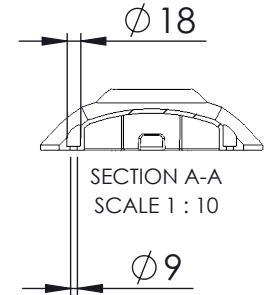

All sitting heights measured without load - a variation may occur depending on the load due to contraction of gas-struts, springs, upholstery and third part equipment. All information herein contained is subject to change without notice unless under contractual configuration control. Please consult Norsap if dimensions are critical or a certified drawing is required.

www.norsap.no

Chair interface:

Weight: 38.00

Mjåvannsvegen 45/47
NO 4626 Kristiansand (Norway)

Description:

NS1000 STANDARD

Art.-No.:
6000

Date:
17.12.2019