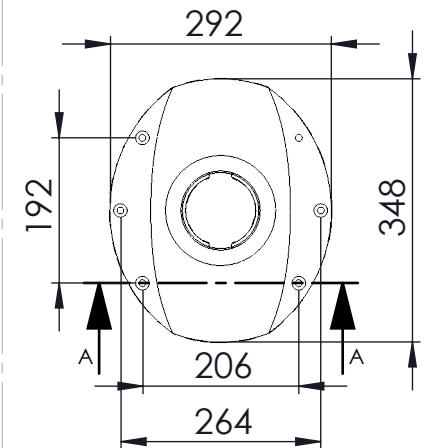

All sitting heights measured without load - a variation may occur depending on the load due to contraction of gas-struts, springs, upholstery and third part equipment. All information herein contained is subject to change without notice unless under contractual configuration control. Please consult Norsap if dimensions are critical or a certified drawing is required.

www.norsap.no

Chair interface:

Weight: 38.00

Mjåvannsvegen 45/47
NO 4626 Kristiansand (Norway)

Description:

NS1000 STANDARD

Art.-No.:
6000

Date:
17.12.2019