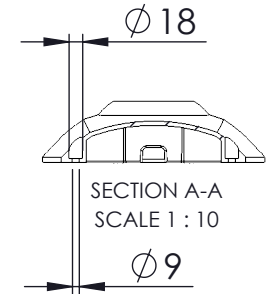

All sitting heights measured without load - a variation may occur depending on the load due to contraction of gas-struts, springs, upholstery and third part equipment. All information herein contained is subject to change without notice unless under contractual configuration control. Please consult Norsap if dimensions are critical or a certified drawing is required.

www.norsap.no

Chair interface:

Weight:

Mjåvannsvegen 45/47  
NO 4626 Kristiansand (Norway)

Description:

**NS1000 Standard without footrest**

Art.-No.:  
6005

Date:  
17.12.2019