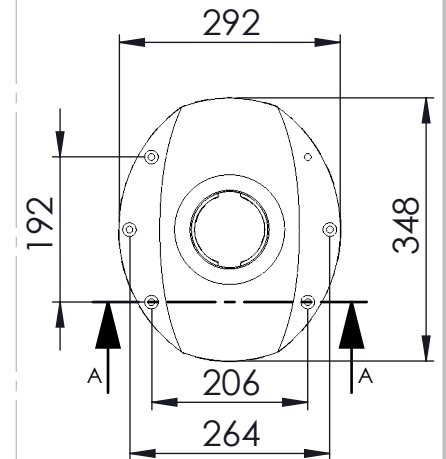

All sitting heights measured without load - a variation may occur depending on the load due to contraction of gas-struts, springs, upholstery and third part equipment. All information herein contained is subject to change without notice unless under contractual configuration control. Please consult Norsap if dimensions are critical or a certified drawing is required.

www.norsap.no

Chair interface:

Weight:

Mjåvannsvegen 45/47  
NO 4626 Kristiansand (Norway)

Description:

**NS1000 Standard without footrest**

Art.-No.:  
6005

Date:  
17.12.2019