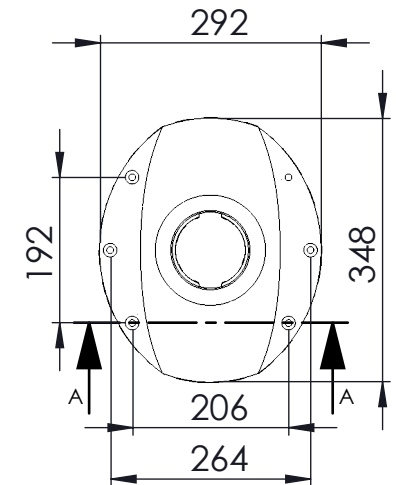

All sitting heights measured without load - a variation may occur depending on the load due to contraction of gas-struts, springs, upholstery and third part equipment. All information herein contained is subject to change without notice unless under contractual configuration control. Please consult Norsap if dimensions are critical or a certified drawing is required.

www.norsap.no

Chair interface:

Weight: 40.00

Mjåvannsvegen 45/47
NO 4626 Kristiansand (Norway)

Description:

NS1000 COMFORT

Art.-No.:
6020

Date:
17.12.2019