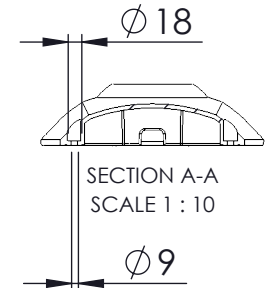

All sitting heights measured without load - a variation may occur depending on the load due to contraction of gas-struts, springs, upholstery and third part equipment. All information herein contained is subject to change without notice unless under contractual configuration control. Please consult Norsap if dimensions are critical or a certified drawing is required.

www.norsap.no

Chair interface:

Weight: 40.00

Mjåvannsvegen 45/47
NO 4626 Kristiansand (Norway)

Description:

NS1000 COMFORT

Art.-No.:
6020

Date:
17.12.2019