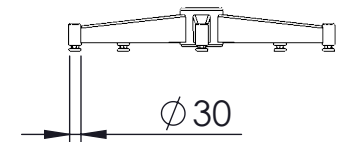

All sitting heights measured without load - a variation may occur depending on the load due to contraction of gas-struts, springs, upholstery and third part equipment. All information herein contained is subject to change without notice unless under contractual configuration control. Please consult Norsap if dimensions are critical or a certified drawing is required.

www.norsap.no

Chair interface:

Weight: 40.00

Mjåvannsvegen 45/47
NO 4626 Kristiansand (Norway)

Description:

NS1000 OFFICE COMFORT

Art.-No.:
6025

Date:
17.12.2019