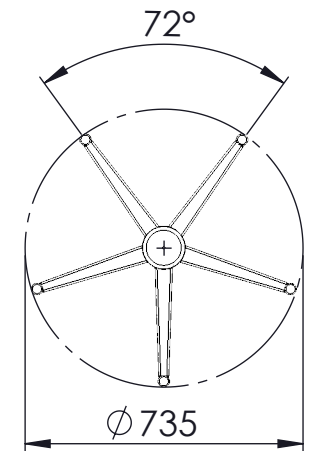

All sitting heights measured without load - a variation may occur depending on the load due to contraction of gas-struts, springs, upholstery and third part equipment. All information herein contained is subject to change without notice unless under contractual configuration control. Please consult Norsap if dimensions are critical or a certified drawing is required.

www.norsap.no

Chair interface:

Weight: 40.00

Mjåvannsvegen 45/47
NO 4626 Kristiansand (Norway)

Description:

NS1000 OFFICE COMFORT

Art.-No.:
6025

Date:
17.12.2019