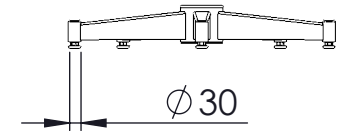

All sitting heights measured without load - a variation may occur depending on the load due to contraction of gas-struts, springs, upholstery and third part equipment. All information herein contained is subject to change without notice unless under contractual configuration control. Please consult NorSap if dimensions are critical or a certified drawing is required.

www.norsap.no

Chair interface:

Weight: 40.00

Mjåvannsvegen 45/47
NO 4626 Kristiansand (Norway)

Description:

NS1000 OFFICE COMFORT

Art.-No.:
6027

Date:
17.12.2019