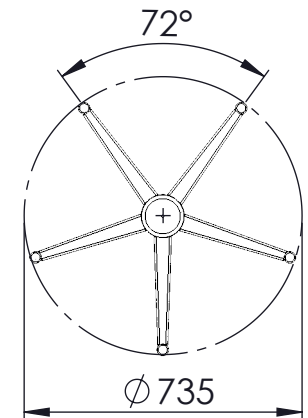

All sitting heights measured without load - a variation may occur depending on the load due to contraction of gas-struts, springs, upholstery and third part equipment. All information herein contained is subject to change without notice unless under contractual configuration control. Please consult NorSap if dimensions are critical or a certified drawing is required.

www.norsap.no

Chair interface:

Weight: 40.00

Mjåvannsvegen 45/47
NO 4626 Kristiansand (Norway)

Description:

NS1000 OFFICE COMFORT

Art.-No.:
6027

Date:
17.12.2019