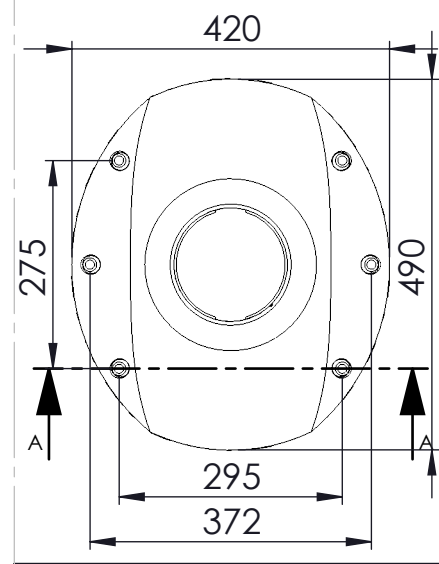

All sitting heights measured without load - a variation may occur depending on the load due to contraction of gas-struts, springs, upholstery and third part equipment. All information herein contained is subject to change without notice unless under contractual configuration control. Please consult Norsap if dimensions are critical or a certified drawing is required.

www.norsap.no

Weight: 47.00

NORSAP | Mjåvannsvegen 45/47
NO 4626 Kristiansand (Norway)

Description:
NS1500 STANDARD

Art.-No.: 6400	Date: 17.12.2019	Revision: A 5
-------------------	---------------------	------------------