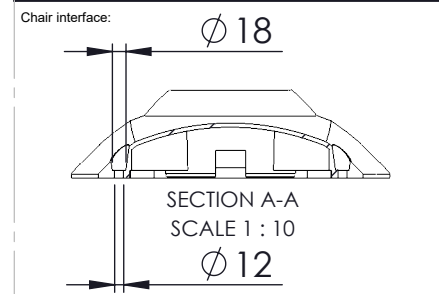

All sitting heights measured without load - a variation may occur depending on the load due to contraction of gas-struts, springs, upholstery and third part equipment. All information herein contained is subject to change without notice unless under contractual configuration control. Please consult Norsap if dimensions are critical or a certified drawing is required.

www.norsap.no

Weight: 47.00

NORSAP | Mjåvannsvegen 45/47
NO 4626 Kristiansand (Norway)

Description:
NS1500 STANDARD

Art.-No.: 6400	Date: 17.12.2019	Revision: A 5
-------------------	---------------------	------------------