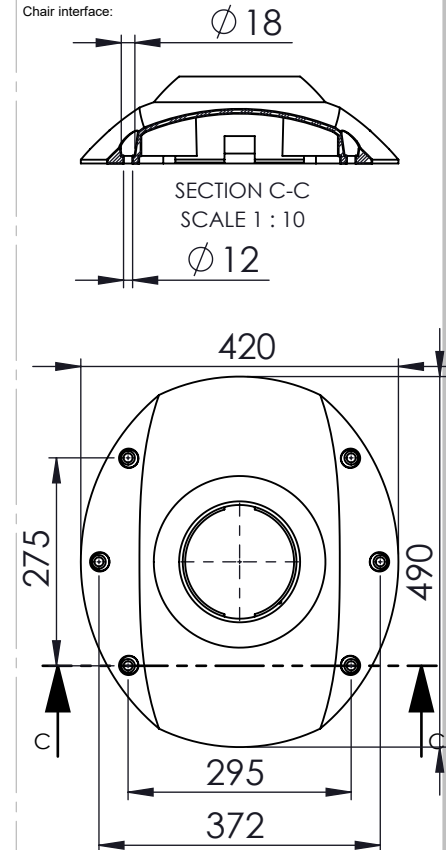

All sitting heights measured without load - a variation may occur depending on the load due to contraction of gas-struts, springs, upholstery and third part equipment. All information herein contained is subject to change without notice unless under contractual configuration control. Please consult Norsap if dimensions are critical or a certified drawing is required.

www.norsap.no

Weight: 55.00

Mjåvannsvegen 45/47
NO 4626 Kristiansand (Norway)

Description:
NS1500 COMFORT 72/92

Art.-No.:
6500

Date:
10.12.2019

Revision:
A 14