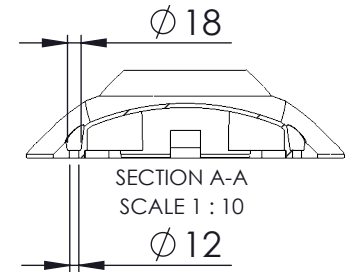

All sitting heights measured without load - a variation may occur depending on the load due to contraction of gas-struts, springs, upholstery and third part equipment. All information herein contained is subject to change without notice unless under contractual configuration control. Please consult Norsap if dimensions are critical or a certified drawing is required.

www.norsap.no

Chair interface:

Weight: 49.00

Mjåvannsvegen 45/47
NO 4626 Kristiansand (Norway)

Description:

NS1500 COMFORT

Art.-No.:
6510

Date:
17.12.2019