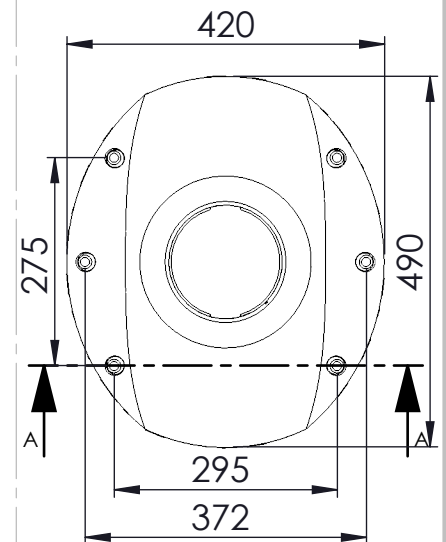

All sitting heights measured without load - a variation may occur depending on the load due to contraction of gas-struts, springs, upholstery and third part equipment. All information herein contained is subject to change without notice unless under contractual configuration control. Please consult Norsap if dimensions are critical or a certified drawing is required.

www.norsap.no

Chair interface:

Weight: 49.00

Mjåvannsvegen 45/47
NO 4626 Kristiansand (Norway)

Description:

NS1500 COMFORT

Art.-No.:
6510

Date:
17.12.2019