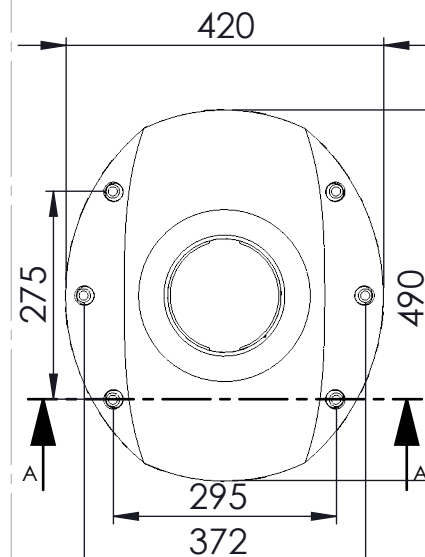

All sitting heights measured without load - a variation may occur depending on the load due to contraction of gas-struts, springs, upholstery and third part equipment. All information herein contained is subject to change without notice unless under contractual configuration control. Please consult Norsap if dimensions are critical or a certified drawing is required.

www.norsap.no

Chair interface:

Weight: 49.00

Mjåvannsvegen 45/47  
NO 4626 Kristiansand (Norway)

Description:

NS1500 COMFORT

Art.-No.:  
6520

Date:  
17.12.2019