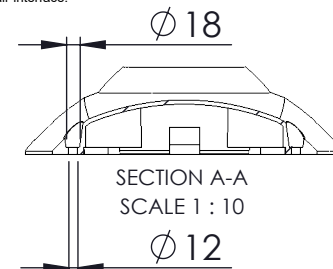

All sitting heights measured without load - a variation may occur depending on the load due to contraction of gas-struts, springs, upholstery and third part equipment. All information herein contained is subject to change without notice unless under contractual configuration control. Please consult Norsap if dimensions are critical or a certified drawing is required.

www.norsap.no

Chair interface:

Weight: 49.00

Mjåvannsvegen 45/47  
NO 4626 Kristiansand (Norway)

Description:

NS1500 COMFORT

Art.-No.:  
6520

Date:  
17.12.2019