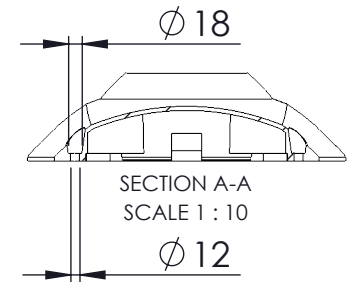

All sitting heights measured without load - a variation may occur depending on the load due to contraction of gas-struts, springs, upholstery and third part equipment. All information herein contained is subject to change without notice unless under contractual configuration control. Please consult Norsap if dimensions are critical or a certified drawing is required.

www.norsap.no

Chair interface:

Weight: 52.80

Mjåvannsvegen 45/47
NO 4626 Kristiansand (Norway)

Description:

NS1700 CONTROL

Art.-No.:
6700

Date:
18.12.2019