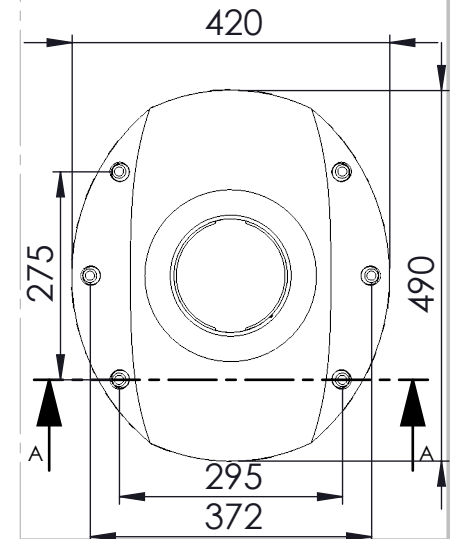

All sitting heights measured without load - a variation may occur depending on the load due to contraction of gas-struts, springs, upholstery and third part equipment. All information herein contained is subject to change without notice unless under contractual configuration control. Please consult Norsap if dimensions are critical or a certified drawing is required.

www.norsap.no

Chair interface:

Weight: 52.80

Mjåvannsvegen 45/47
NO 4626 Kristiansand (Norway)

Description:

NS1700 CONTROL

Art.-No.:
6700

Date:
18.12.2019