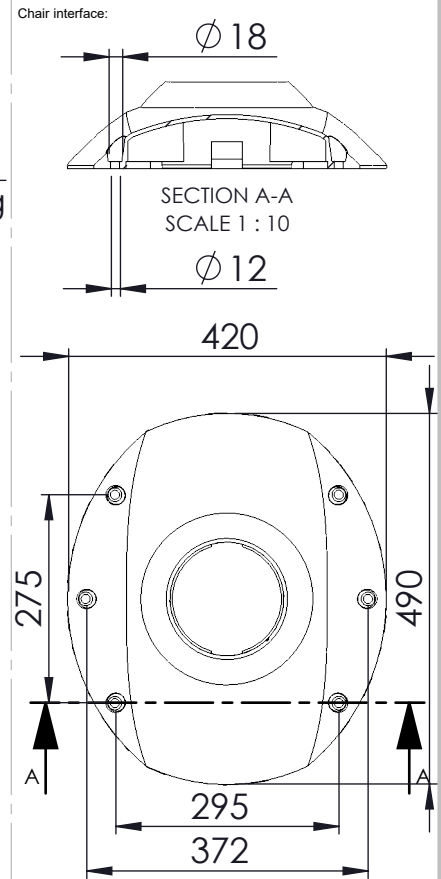

All sitting heights measured without load - a variation may occur depending on the load due to contraction of gas-struts, springs, upholstery and third part equipment. All information herein contained is subject to change without notice unless under contractual configuration control. Please consult Norsap if dimensions are critical or a certified drawing is required.

www.norsap.no

Weight: 49.00		
 Mjävannsvegen 45/47 NO 4626 Kristiansand (Norway)		
Description: NS1700 CONTROL		
Art.-No.: 6720	Date: 18.12.2019	Revision: A 5