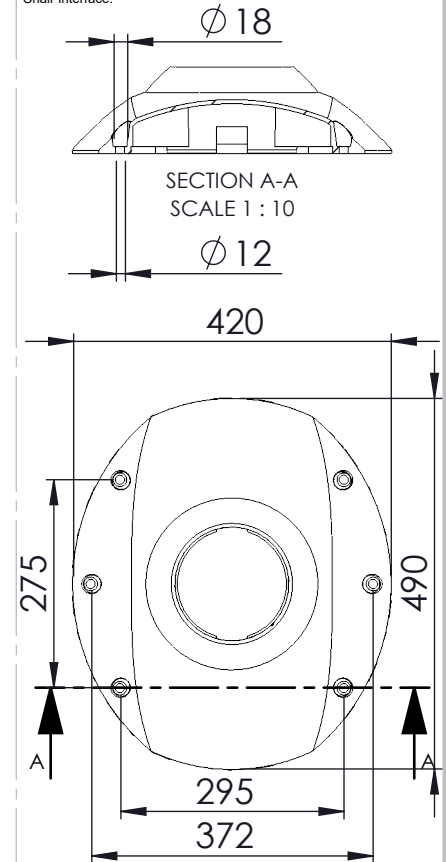

All sitting heights measured without load - a variation may occur depending on the load due to contraction of gas-struts, springs, upholstery and third part equipment. All information herein contained is subject to change without notice unless under contractual configuration control. Please consult Norsap if dimensions are critical or a certified drawing is required.

www.norsap.no

Chair interface:

Weight: 47.00

Mjävannsvegen 45/47  
NO 4626 Kristiansand (Norway)

Description:

**NS1700 CONTROL FIXED HEIGHT**

Art.-No.:  
6725

Date:  
18.12.2019