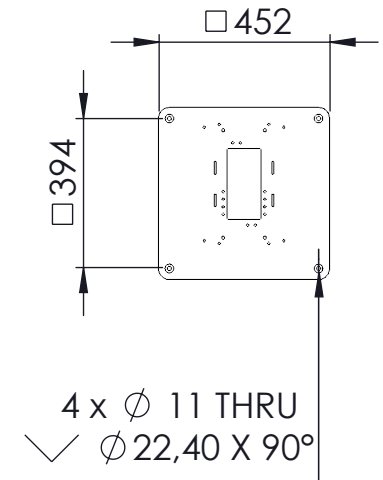

All sitting heights measured without load - a variation may occur depending on the load due to contraction of gas-struts, springs, upholstery and third part equipment. All information herein contained is subject to change without notice unless under contractual configuration control. Please consult Norsap if dimensions are critical or a certified drawing is required.

www.norsap.no

Chair interface:

Weight: 151.00

Mjåvannsvegen 45/47  
NO 4626 Kristiansand (Norway)

Description:  
**4000Impulse M XL column  
W/Footrest**

Art.-No.:  
8945

Date:  
14.10.2020

Revision: