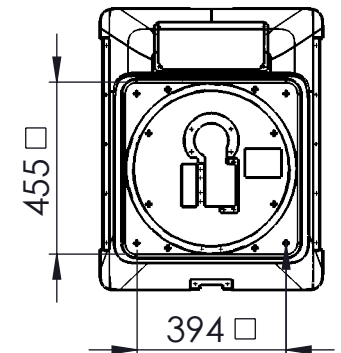

A4350
NS1500
NS1600
MX - Series

P19037:
NS16/1800

NS18/4000
Height adjustable

NS18/4000
Fixed

All sitting heights measured without load - a variation may occur depending on the load due to contraction of gas-struts, springs, upholstery and third part equipment. All information herein contained is subject to change without notice unless under contractual configuration control. Please consult Norsap if dimensions are critical or a certified drawing is required.

www.norsap.no

Wagon interface:

Ø 8,50 THRU ALL
M10 - 6H THRU ALL

Mjåvannsvegen 45/47
NO 4626 Kristiansand (Norway)

Description:
6696 Vogn - Adapterplater
6696 Wagon - Adapter plate

Art.-No.:	Date: 09.03.2021	Revision:
-----------	---------------------	-----------