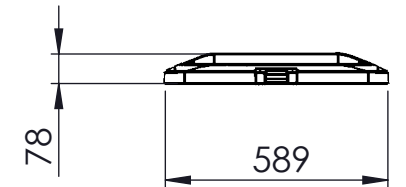

A4350
NS1500
NS1600
MX - Series

P19037:
NS16/1800

NS18/4000
Height adjustable

NS18/4000
Fixed

All sitting heights measured without load - a variation may occur depending on the load due to contraction of gas-struts, springs, upholstery and third part equipment. All information herein contained is subject to change without notice unless under contractual configuration control. Please consult Norsap if dimensions are critical or a certified drawing is required.

www.norsap.no

Wagon interface:

Ø 8,50 THRU ALL
M10 - 6H THRU ALL

Mjåvannsvegen 45/47
NO 4626 Kristiansand (Norway)

Description:
6696 Vogn - Adapterplater
6696 Wagon - Adapter plate

Art.-No.:	Date: 09.03.2021	Revision:
-----------	---------------------	-----------