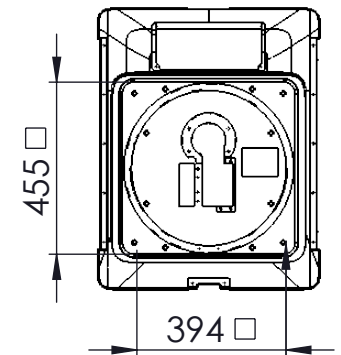

A4350
NS1500
NS1600
MX - Series

P19037:
NS16/1800

NS18/4000
Height adjustable

NS18/4000
Fixed

All sitting heights measured without load - a variation may occur depending on the load due to contraction of gas-struts, springs, upholstery and third part equipment. All information herein contained is subject to change without notice unless under contractual configuration control. Please consult Norsap if dimensions are critical or a certified drawing is required.

www.norsap.no

Wagon interface:

Ø 8,50 THRU ALL
M10 - 6H THRU ALL

Mjåvannsvegen 45/47
NO 4626 Kristiansand (Norway)

Description:
6696 Vogn - Adapterplater
6696 Wagon - Adapter plate

Art.-No.:	Date: 14.12.2021	Revision:
-----------	---------------------	-----------