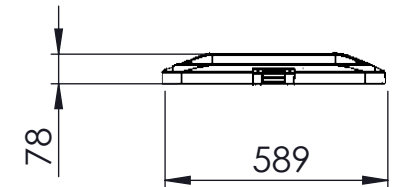

A4350
NS1500
NS1600
MX - Series

P19037:
NS16/1800

NS18/4000
Height adjustable

NS18/4000
Fixed

All sitting heights measured without load - a variation may occur depending on the load due to contraction of gas-struts, springs, upholstery and third part equipment. All information herein contained is subject to change without notice unless under contractual configuration control. Please consult Norsap if dimensions are critical or a certified drawing is required.

www.norsap.no

Wagon interface:

Ø 8,50 THRU ALL
M10 - 6H THRU ALL

Mjåvannsvegen 45/47
NO 4626 Kristiansand (Norway)

Description:
6696 Vogn - Adapterplater
6696 Wagon - Adapter plate

Art.-No.:	Date: 14.12.2021	Revision:
-----------	---------------------	-----------