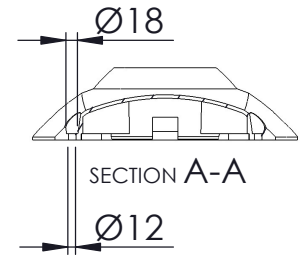

All sitting heights measured without load - a variation may occur depending on the load due to contraction of gas-struts, springs, upholstery and third part equipment. All information herein contained is subject to change without notice unless under contractual configuration control. Please consult Norsap if dimensions are critical or a certified drawing is required.

www.norsap.no

Chair interface:

Approx. Weight: 56.00 kg

Mjävannsvegen 45/47
NO 4626 Kristiansand (Norway)

Description:
Upholst back yacht footrest

Art.-No.:
8550

Date:
20/03/2023

Revision:
A 3