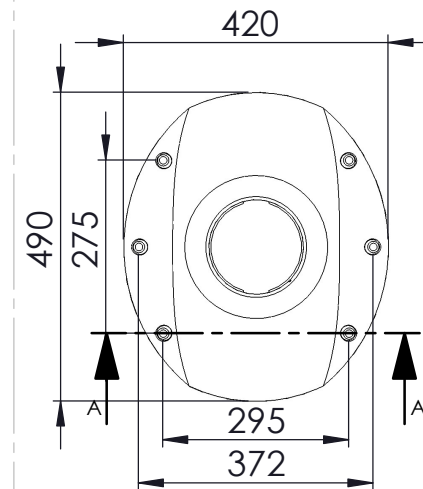

All sitting heights measured without load - a variation may occur depending on the load due to contraction of gas-struts, springs, upholstery and third part equipment. All information herein contained is subject to change without notice unless under contractual configuration control. Please consult Norsap if dimensions are critical or a certified drawing is required.

www.norsap.no

Chair interface:

Approx. Weight: 56.00 kg

Mjävannsvegen 45/47
NO 4626 Kristiansand (Norway)

Description:
Upholst back yacht footrest

Art.-No.:
8550

Date:
20/03/2023

Revision:
A 3