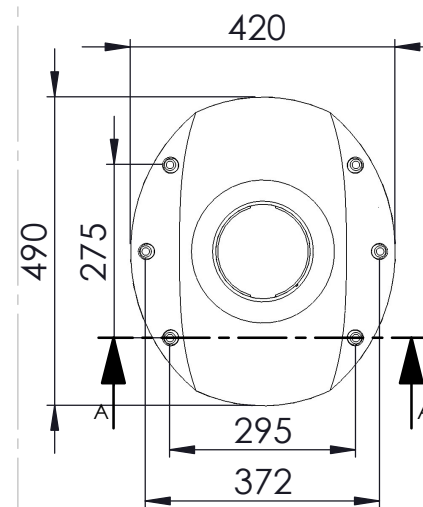

All sitting heights measured without load - a variation may occur depending on the load due to contraction of gas-struts, springs, upholstery and third part equipment.
All information herein contained is subject to change without notice unless under contractual configuration control.
Please consult Norsap if dimensions are critical or a certified drawing is required.

www.norsap.no

Chair interface:

Mjävannsvegen 45/47
NO 4626 Kristiansand (Norway)

Description:
1600 Standard S Upholst back yacht footrest

Art.-No.: 8560	Date: 14/03/2023	Revision: A 2
-------------------	---------------------	------------------