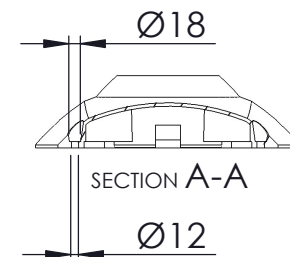

All sitting heights measured without load - a variation may occur depending on the load due to contraction of gas-struts, springs, upholstery and third part equipment.
All information herein contained is subject to change without notice unless under contractual configuration control.
Please consult Norsap if dimensions are critical or a certified drawing is required.

www.norsap.no

Chair interface:

Mjävannsvegen 45/47
NO 4626 Kristiansand (Norway)

Description:
1600 Standard S Upholst back yacht footrest

Art.-No.: 8560	Date: 14/03/2023	Revision: A 2
-------------------	---------------------	------------------