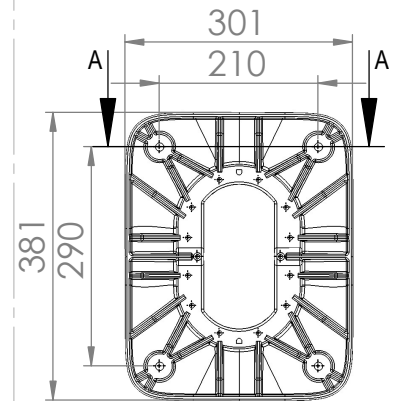

All sitting heights measured without load - a variation may occur depending on the load due to contraction of gas-struts, springs, upholstery and third part equipment.
All information herein contained is subject to change without notice unless under contractual configuration control.
Please consult Norsap if dimensions are critical or a certified drawing is required.

www.norsap.no

Chair interface:

Approx. Weight: 60.00 kg

Mjävannsvegen 45/47
NO 4626 Kristiansand (Norway)

Description:
Norsap 1600 Standard S+

Art.-No.:
8600

Date:
20/03/2023

Revision:
A 2