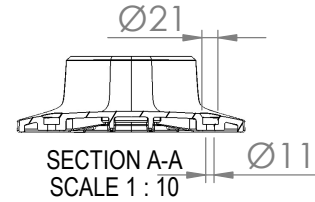

All sitting heights measured without load - a variation may occur depending on the load due to contraction of gas-struts, springs, upholstery and third part equipment.
All information herein contained is subject to change without notice unless under contractual configuration control.
Please consult Norsap if dimensions are critical or a certified drawing is required.

www.norsap.no

Chair interface:

Approx. Weight: 60.00 kg

Mjävannsvegen 45/47
NO 4626 Kristiansand (Norway)

Description:
Norsap 1600 Standard S+

Art.-No.:
8600

Date:
20/03/2023

Revision:
A 2