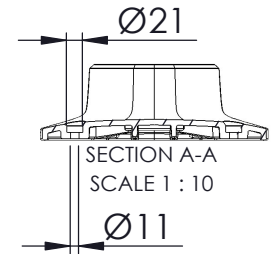

All sitting heights measured without load - a variation may occur depending on the load due to contraction of gas-struts, springs, upholstery and third part equipment. All information herein contained is subject to change without notice unless under contractual configuration control. Please consult Norsap if dimensions are critical or a certified drawing is required.

www.norsap.no

Chair interface:

Approx. Weight: 60.00 kg

Mjävannsvegen 45/47
NO 4626 Kristiansand (Norway)

Description:
**1600 Standard S w/Yacht
footrest**

Art.-No.:
8660

Date:
02/03/2023

Revision:
A 2