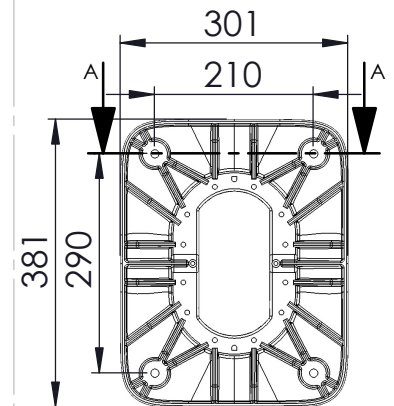

All sitting heights measured without load - a variation may occur depending on the load due to contraction of gas-struts, springs, upholstery and third part equipment. All information herein contained is subject to change without notice unless under contractual configuration control. Please consult Norsap if dimensions are critical or a certified drawing is required.

www.norsap.no

Chair interface:

Approx. Weight: 60.00 kg

Mjävannsvegen 45/47
NO 4626 Kristiansand (Norway)

Description:
**1600 Standard S w/Yacht
footrest**

Art.-No.:
8660

Date:
02/03/2023

Revision:
A 2