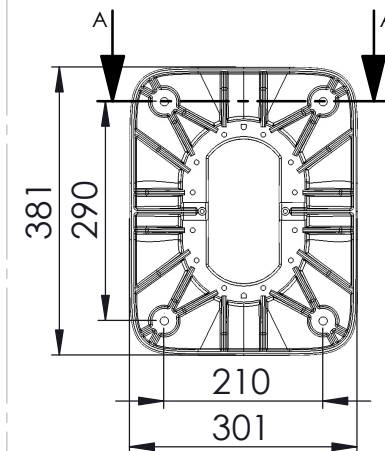

All sitting heights measured without load - a variation may occur depending on the load due to contraction of gas-struts, springs, upholstery and third part equipment. All information herein contained is subject to change without notice unless under contractual configuration control. Please consult Norsap if dimensions are critical or a certified drawing is required.

www.norsap.no

Chair interface:

Mjävannsvegen 45/47  
NO 4626 Kristiansand (Norway)

Description:  
**1600 StandardM Aluminium  
back**

Art.-No.:  
8710

Date:  
14/03/2023

Revision:  
A 2