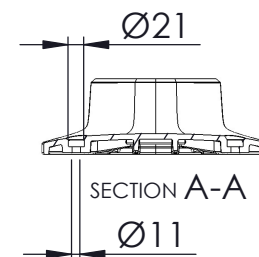

All sitting heights measured without load - a variation may occur depending on the load due to contraction of gas-struts, springs, upholstery and third part equipment. All information herein contained is subject to change without notice unless under contractual configuration control. Please consult Norsap if dimensions are critical or a certified drawing is required.

www.norsap.no

Chair interface:

Mjävannsvegen 45/47  
NO 4626 Kristiansand (Norway)

Description:  
**1600 StandardM Aluminium  
back**

Art.-No.:  
8710

Date:  
14/03/2023

Revision:  
A 2