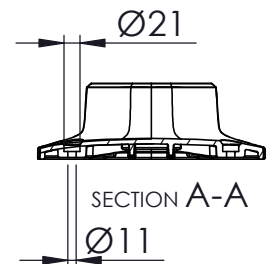

All sitting heights measured without load - a variation may occur depending on the load due to contraction of gas-struts, springs, upholstery and third part equipment. All information herein contained is subject to change without notice unless under contractual configuration control. Please consult Norsap if dimensions are critical or a certified drawing is required.

www.norsap.no

Chair interface:

Mjävannsvegen 45/47
NO 4626 Kristiansand (Norway)

Description:
1800 ActiveM Aluminium back

Art.-No.: 8810	Date: 14/03/2023	Revision: A 3
-------------------	---------------------	------------------