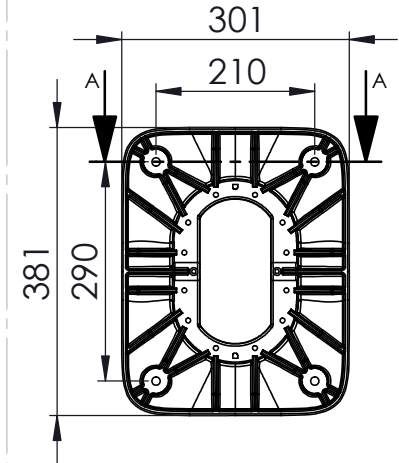

All sitting heights measured without load - a variation may occur depending on the load due to contraction of gas-struts, springs, upholstery and third part equipment. All information herein contained is subject to change without notice unless under contractual configuration control. Please consult Norsap if dimensions are critical or a certified drawing is required.

www.norsap.no

Chair interface:

Mjävannsvegen 45/47
NO 4626 Kristiansand (Norway)

Description:
1800 ActiveM Aluminium back

Art.-No.: 8810	Date: 14/03/2023	Revision: A 3
-------------------	---------------------	------------------